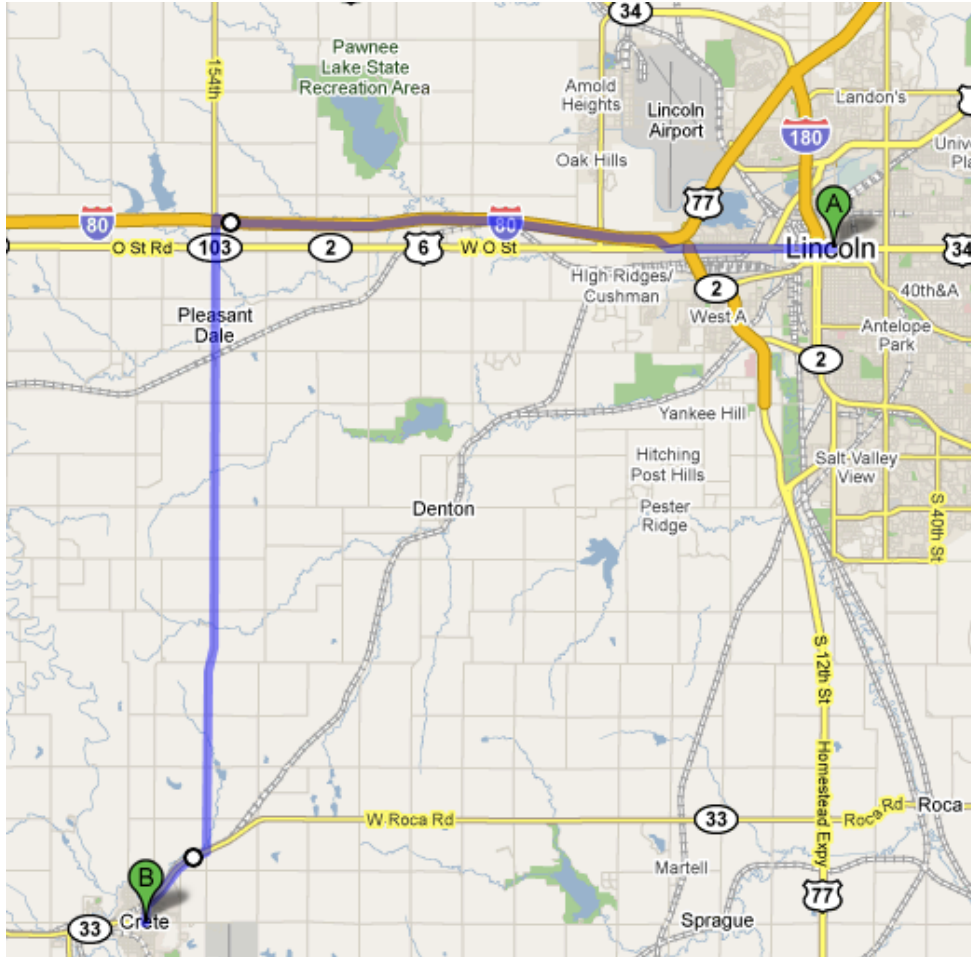

Directions to Doane (Crete Campus) – Interstate 80

1. Take the ramp onto I-80 W -- 8.7 mi
2. Take exit 388 for NE-103 toward Crete -- 0.3 mi
3. Turn left at NE-103/154th/County Rd-154 (signs for Crete/Pleasant Dale)
4. Continue to follow NE-103 -- 12.3 mi
5. Turn right at NE-103/E NE-33
6. See map below for guest entrances to campus parking.